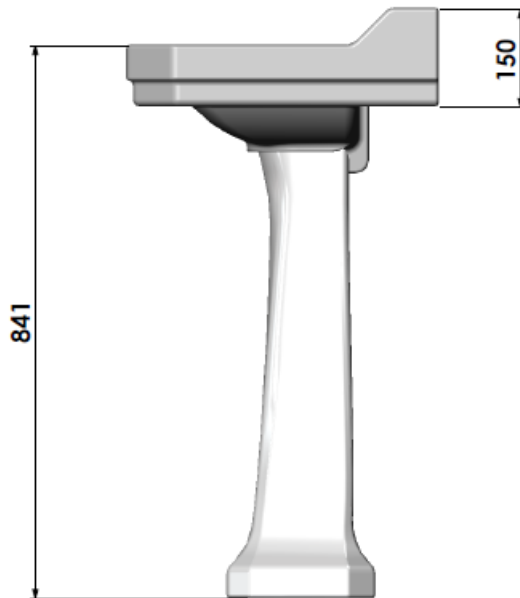

# ASHBEE AND STONE

Product	BSN-01-M-1TH
Description	De Morgan - Medium Basin and Pedestal - 1TH
Drawing Revision	Rev1-2018-08-22

## ASHBEE AND STONE

Product	BSN-01-M-2TH
Description	De Morgan - Medium Basin and Pedestal - 2TH
Drawing Revision	Rev1-2018-08-22

# ASHBEE AND STONE

Product	BSN-01-M-3TH
Description	De Morgan - Medium Basin and Pedestal - 3TH
Drawing Revision	Rev1-2018-08-22