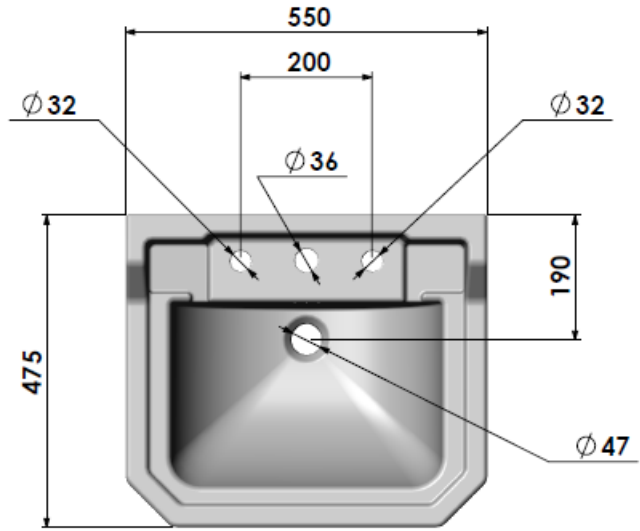

# ASHBEE AND STONE

Product	BSN-01-M-1TH
Description	De Morgan - Medium Basin and Pedestal - 1TH
Drawing Revision	Rev1-2018-08-22

## ASHBEE AND STONE

Product	BSN-01-M-2TH
Description	De Morgan - Medium Basin and Pedestal - 2TH
Drawing Revision	Rev1-2018-08-22