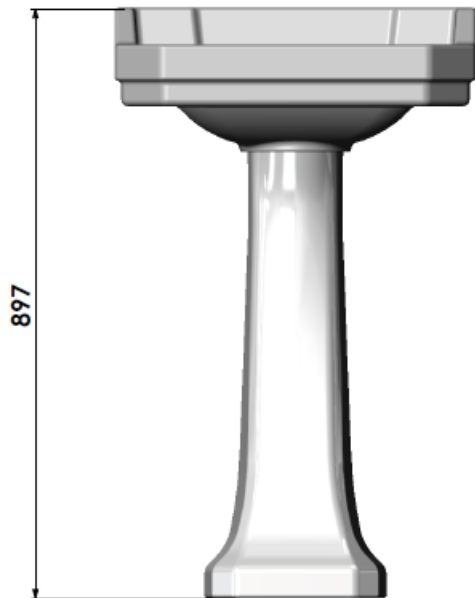

# ASHBEE AND STONE

Product	BSN-01-M-1TH
Description	De Morgan - Medium Basin and Pedestal - 1TH
Drawing Revision	Rev1-2018-08-22

## ASHBEE AND STONE

Product	BSN-01-M-2TH
Description	De Morgan - Medium Basin and Pedestal - 2TH
Drawing Revision	Rev1-2018-08-22

# ASHBEE AND STONE

Product	BSN-01-M-3TH
Description	De Morgan - Medium Basin and Pedestal - 3TH
Drawing Revision	Rev1-2018-08-22