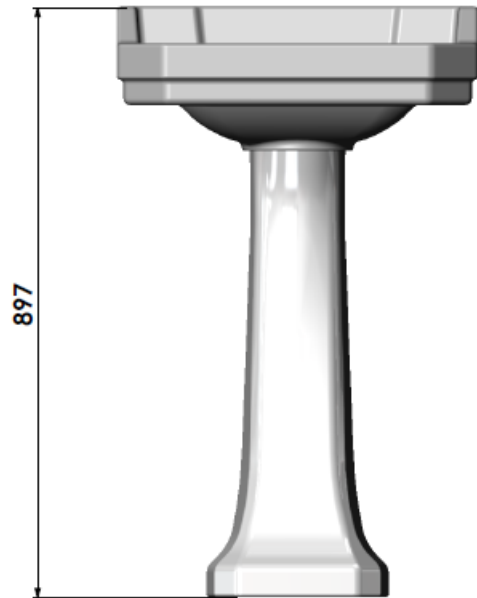

# ASHBEE AND STONE

Product	BSN-01-M-1TH
Description	De Morgan - Medium Basin and Pedestal - 1TH
Drawing Revision	Rev1-2018-08-22

## ASHBEE AND STONE

Product	BSN-01-M-2TH
Description	De Morgan - Medium Basin and Pedestal - 2TH
Drawing Revision	Rev1-2018-08-22

# ASHBEE AND STONE

Product	BSN-01-M-3TH
Description	De Morgan - Medium Basin and Pedestal - 3TH
Drawing Revision	Rev1-2018-08-22