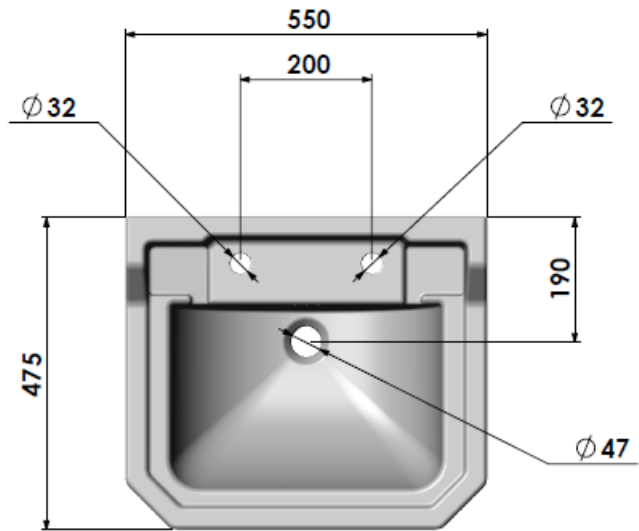

# ASHBEE AND STONE

Product	BSN-01-M-1TH
Description	De Morgan - Medium Basin and Pedestal - 1TH
Drawing Revision	Rev1-2018-08-22

## ASHBEE AND STONE

Product	BSN-01-M-2TH
Description	De Morgan - Medium Basin and Pedestal - 2TH
Drawing Revision	Rev1-2018-08-22