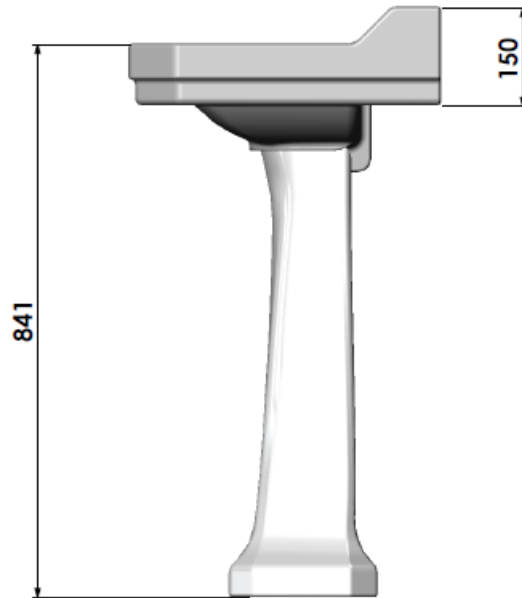

# ASHBEE AND STONE

Product	BSN-01-M-1TH
Description	De Morgan - Medium Basin and Pedestal - 1TH
Drawing Revision	Rev1-2018-08-22

## ASHBEE AND STONE

Product	BSN-01-M-2TH
Description	De Morgan - Medium Basin and Pedestal - 2TH
Drawing Revision	Rev1-2018-08-22

# ASHBEE AND STONE

Product	BSN-01-M-3TH
Description	De Morgan - Medium Basin and Pedestal - 3TH
Drawing Revision	Rev1-2018-08-22